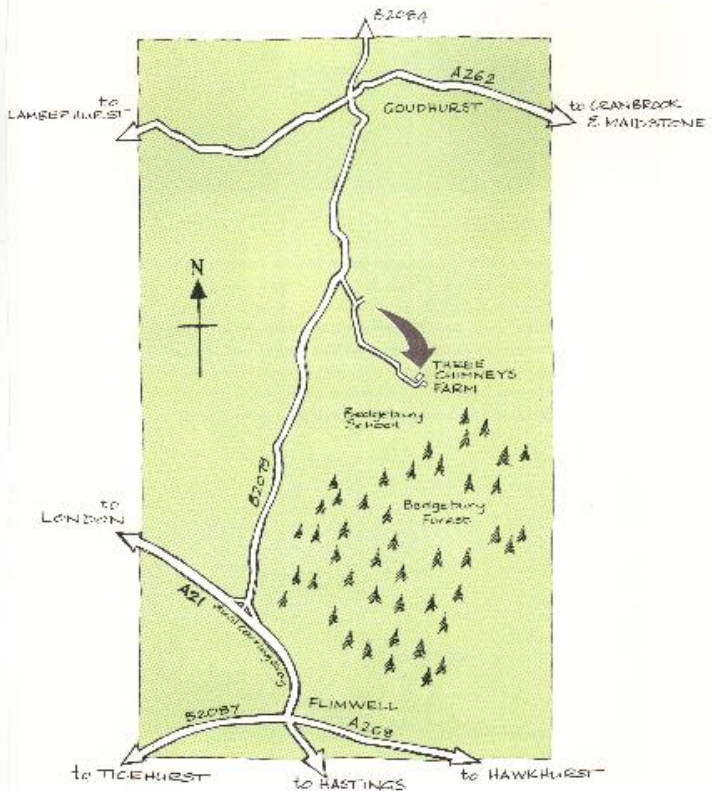

## **FROM HEATHROW or GATWICK**

Take the M25 to the A21, south east in the direction of Hastings

## **FROM LONDON:**

Take the A21 south east in the direction of Hastings. Before lambethurst turn left towards Ashford(A262).At Goudhurst village pond turn right onto the B2079 (to Bedgebury).Continue for 1.3 miles. Turn Turn left at the green board saying "Bedgebury Estate". Follow the signs to Three Chimneys Farm keeping right where the track forks. The track is 1 mile long. Stop in front of the Oast House office to collect your key.